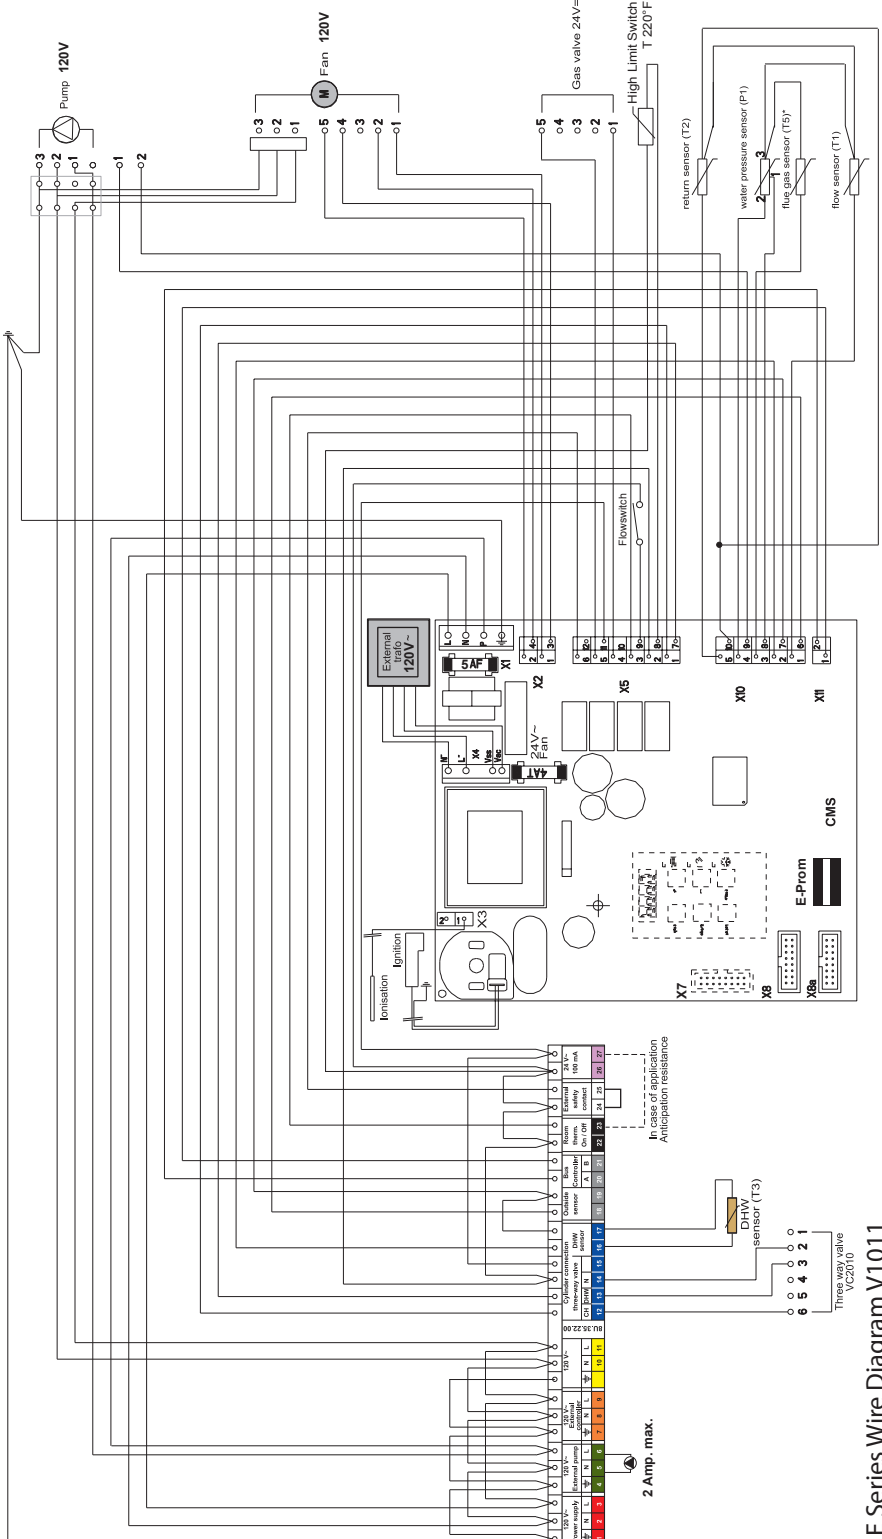

The wire diagrams for the E and Q series boilers have been updated and are on the next 2 pages of this bulletin.

E Series Wire Diagram V1011

Q Series Wire Diagram V1011

E Series Wire Diagram V1011
TB-91 (1/2012)

Option